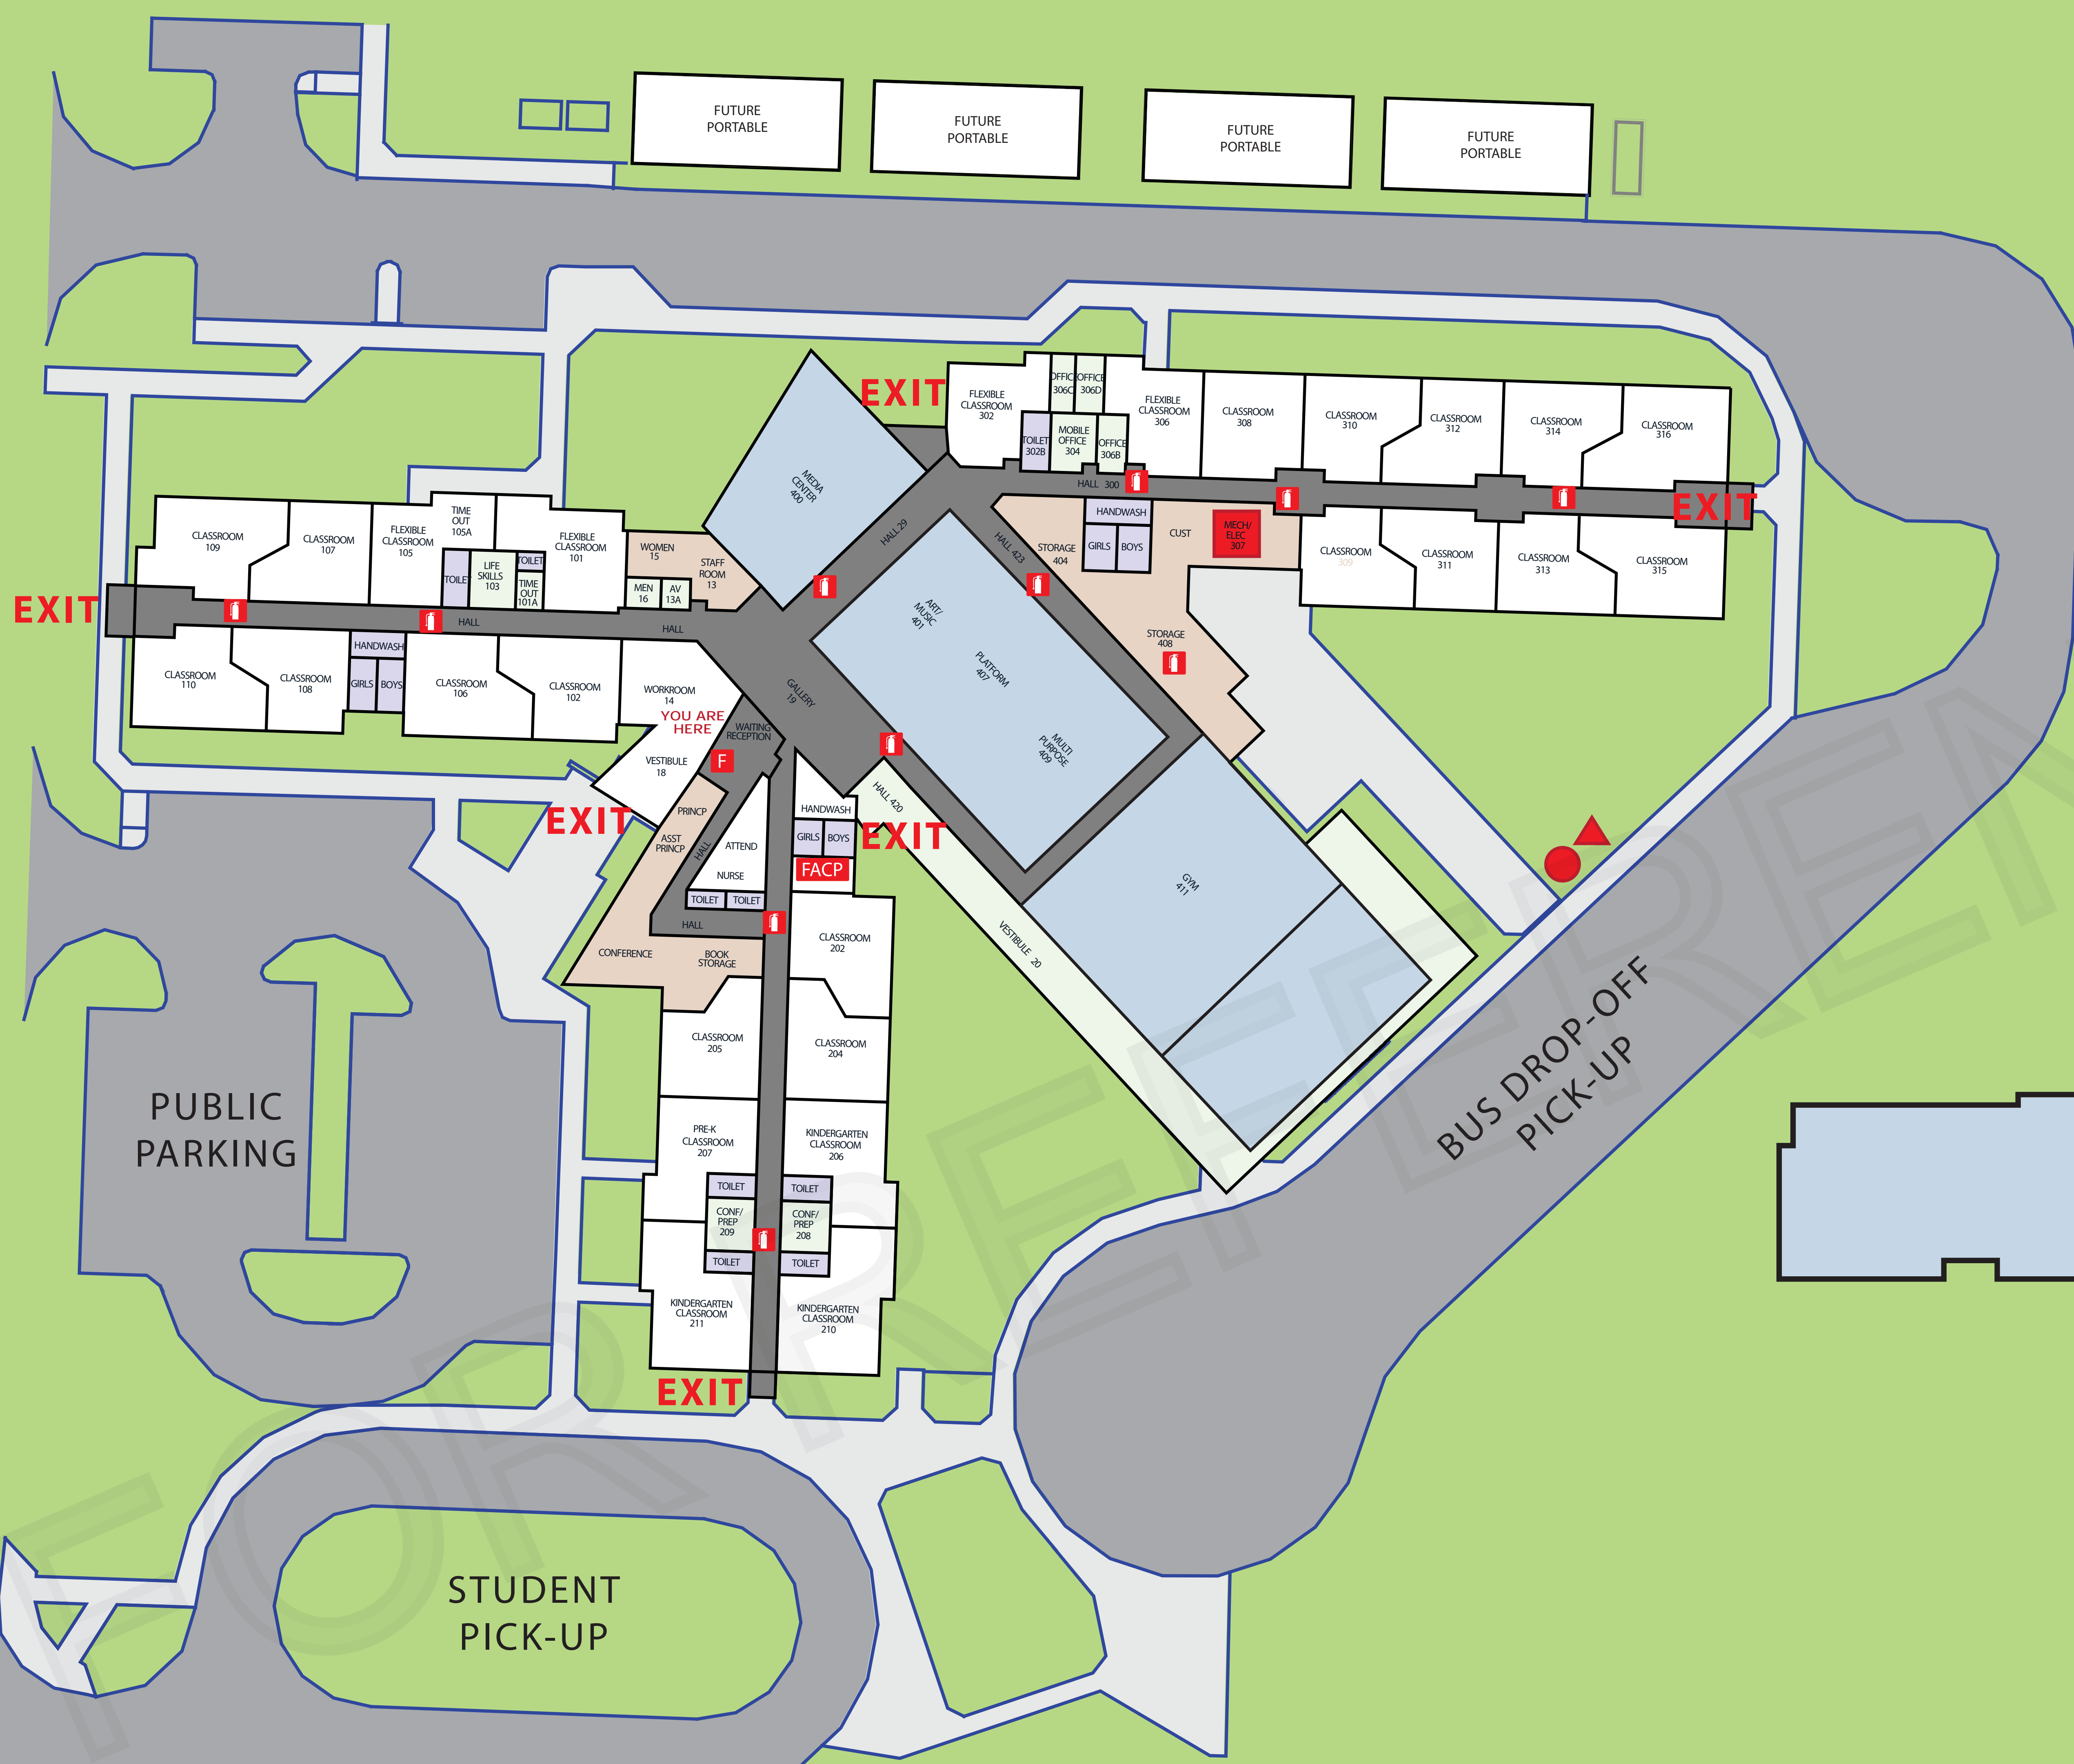

NELSON ELEMENTARY

- LEGEND:**
- POST INDICATOR VALVE
 - ▲ FIRE DEPARTMENT CONNECTION
 - SPRINKLER RISER ROOM
 - FACP FIRE ALARM CONTROL PANEL
 - i FIRE EXTINGUISHER
 - F PULL-STATION